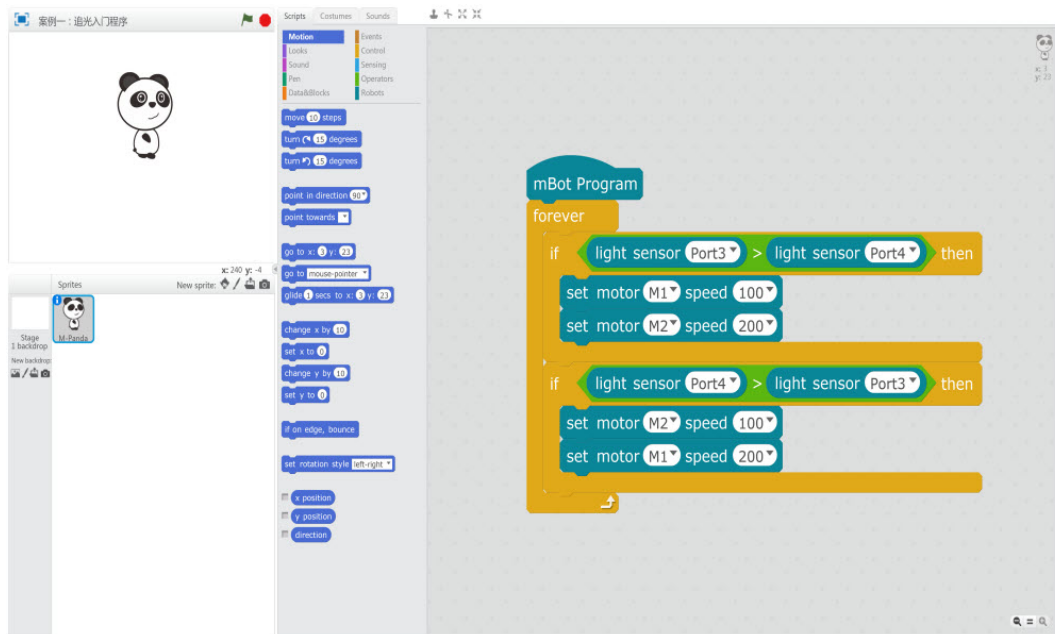

Children are always curious.

They imitate others and try new things around them.

Change mBot into their own desk light.

Touch it, and make sound to control the light.

Just enjoy creation!

Graphical Programming

When add-on pack meets graphical programming...

Vitalize your mBot through programming, just like building blocks!

Specifications

SKU	98056
Product Name	mBot Add-on Pack Interactive Light & Sound
Category	Add-on Pack
Weight	8.82 oz
Package Dimension (Height×Width×Length)	3.94 x 2.36 x 5.90 inch