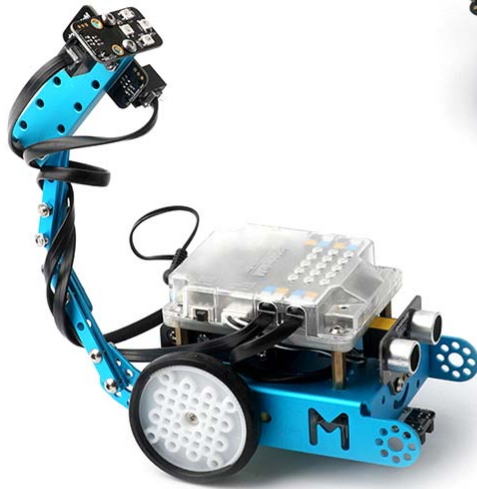

mBot Add-on Pack Interactive Light & Sound

SKU: 98056 Weight: 250.00 Gram

Scorpion robot

Lighting chasing robot

Intelligent voice-activated desk light

mBot Add-on Pack Interactive Light & Sound is a 3-in-1 pack based on mBot. You can construct "lighting chasing robot", "Scorpion robot" and "Intelligent voice-activated desk light " with mBot and the components in this pack. Each one has infinite possibility.

To experience the magic of mBot in the changing light and sound.

The first stop : Light chasing robot

We feel the light with our eyes.

Do you know that mBot also has eyes?

Where there is light, there is it.

The second stop : Scorpion robot

Clap your hands to stimulate its recognition to sound,

And recognize the color to enhance reaction capability.

Enjoy the integration of light and sound on mBot.

The third stop : Intelligent desk light